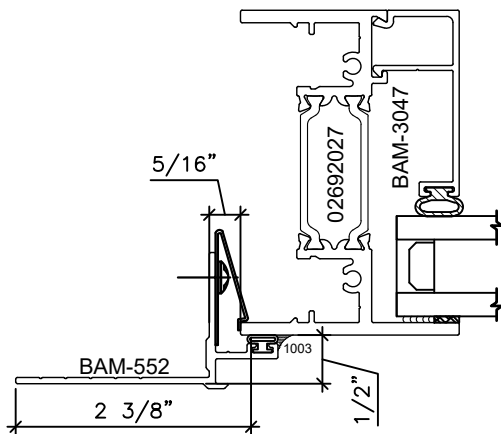

STANDARD JAMB
PANNING OPTIONS

Let's Shine.

800.737.2800 • fax 417.862.1232 • BoydAluminum.com

©2016 Boyd Aluminum Manufacturing. The Boyd sunburst and logotype are trademarks of Boyd Aluminum Manufacturing. All rights reserved. Due to continued product research, specifications are subject to change without notice.

AC8

101222