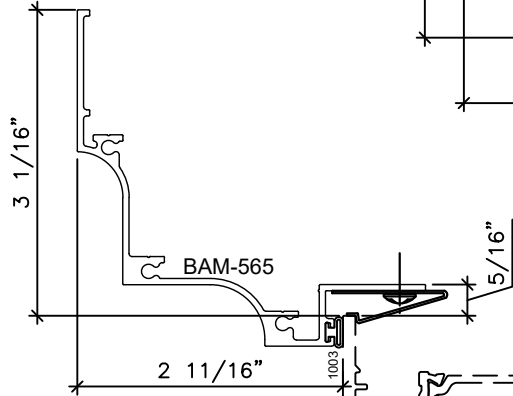

PANNING OPTIONS

Let's Shine.