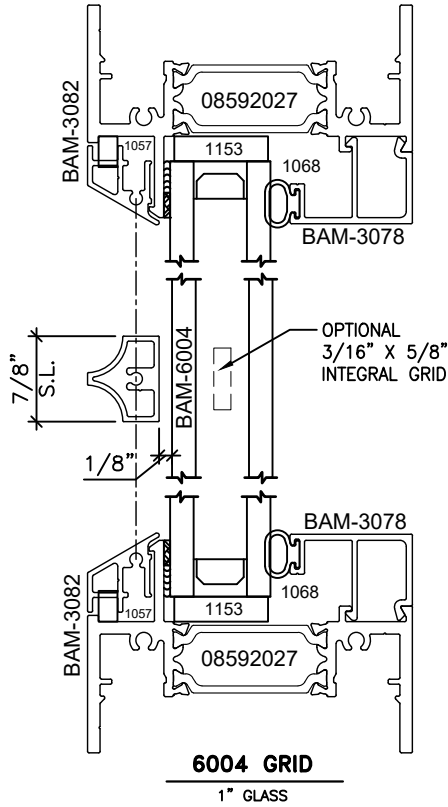

RECEPTOR HEAD
SERIES: 3250XT

RECEPTOR JAMB
SERIES: 3250XT

824/948 GRID
1" GLASS

1218/1219 GRID
1" GLASS

Let's Shine.

Let's Shine.

Let's Shine.

BOX PANNING