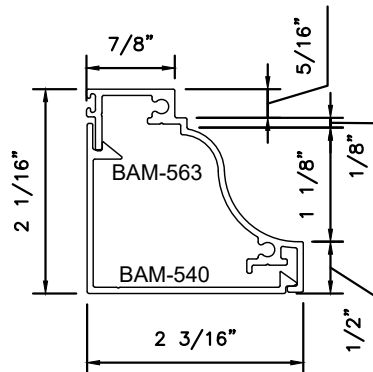

Let's Shine.

800.737.2800 • fax 417.862.1232 • BoydAluminum.com

©2016 Boyd Aluminum Manufacturing. The Boyd sunburst and logotype are trademarks of Boyd Aluminum Manufacturing. All rights reserved. Due to continued product research, specifications are subject to change without notice.

AC14

101222