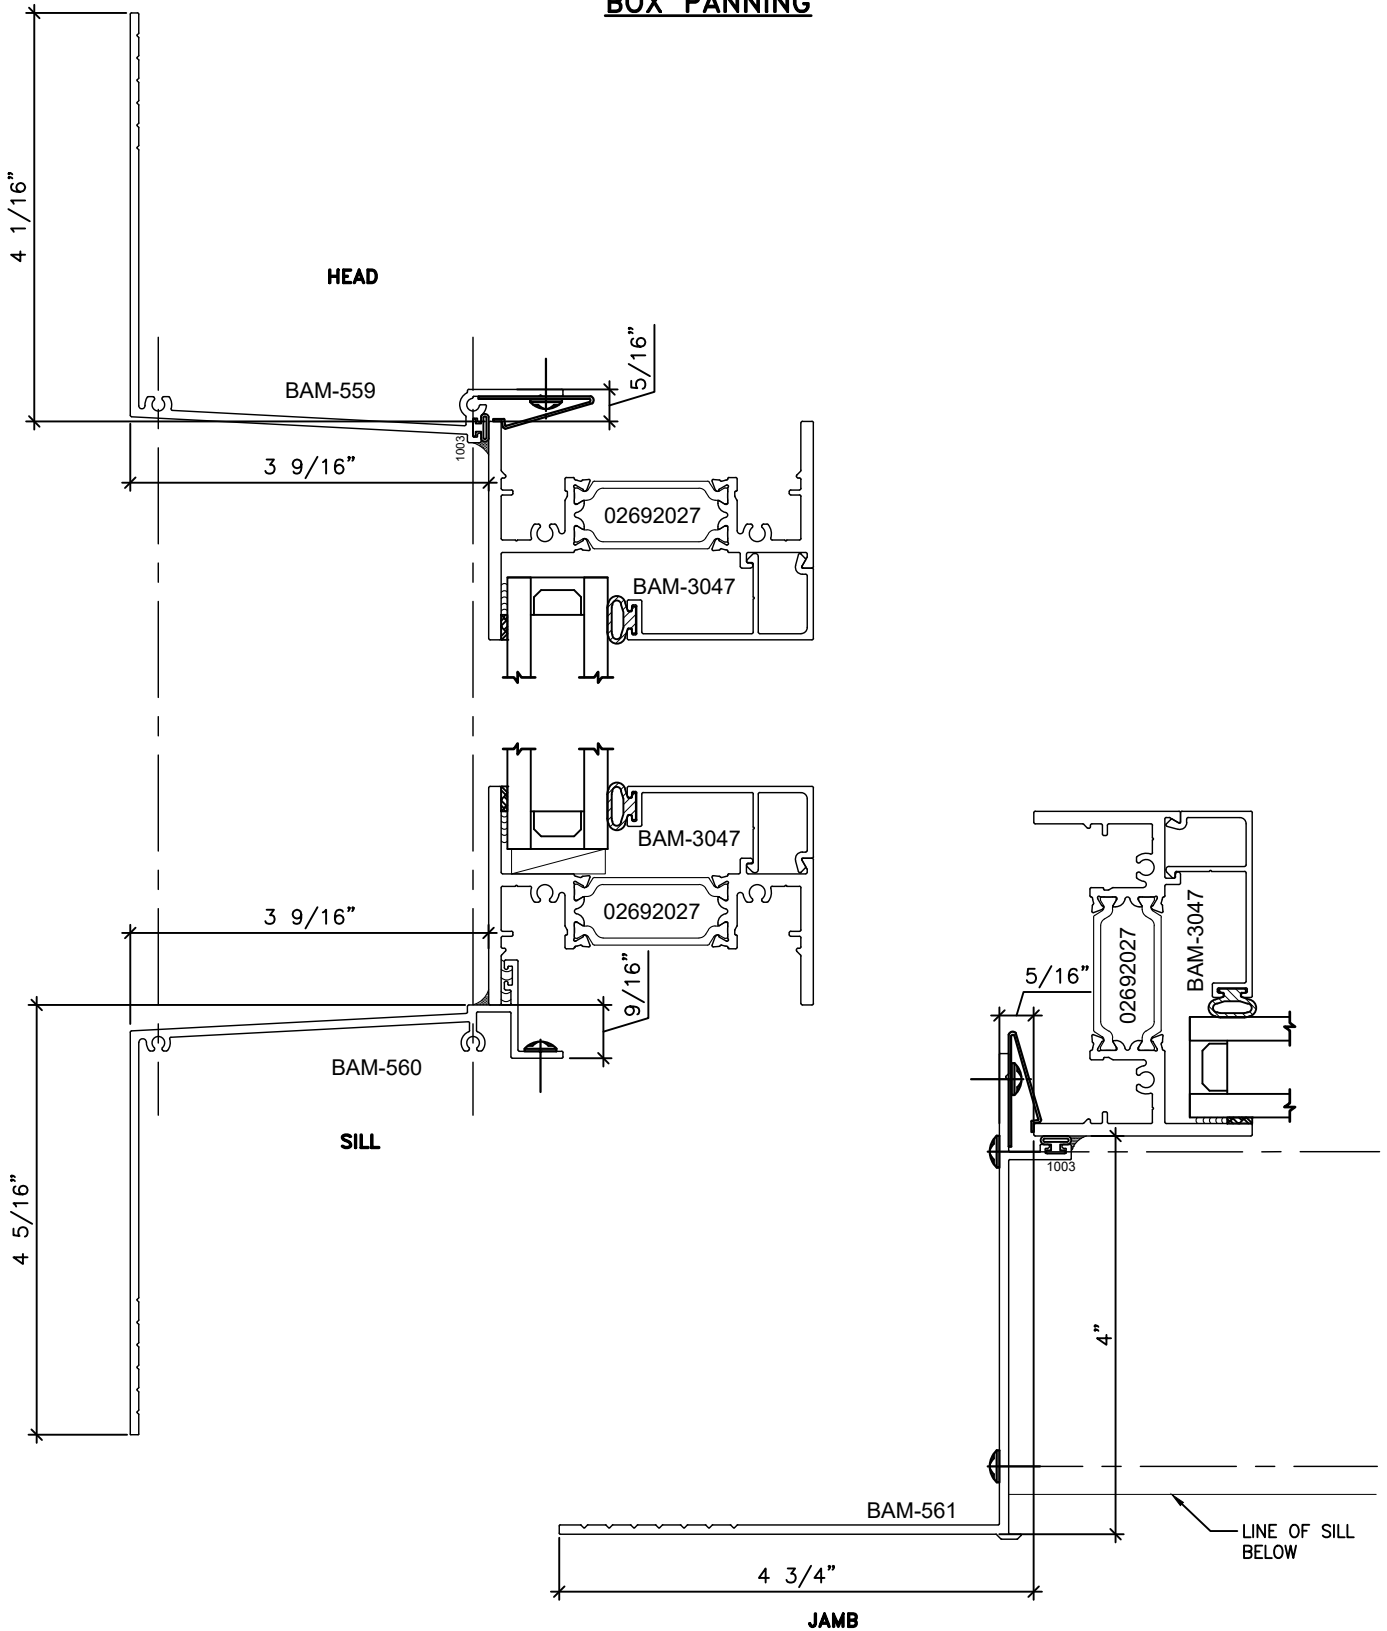

RECEPTOR HEAD
SERIES: 3250XT

RECEPTOR JAMB
SERIES: 3250XT

824/948 GRID
1" GLASS

1218/1219 GRID
1" GLASS

Let's Shine.

Let's Shine.

Let's Shine.

BOX PANNING