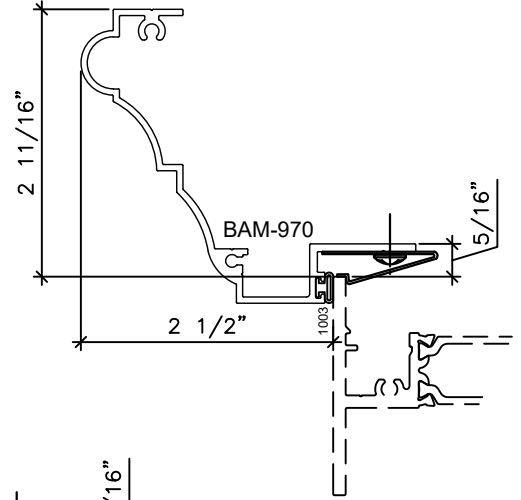

PANNING OPTIONS

Let's Shine.