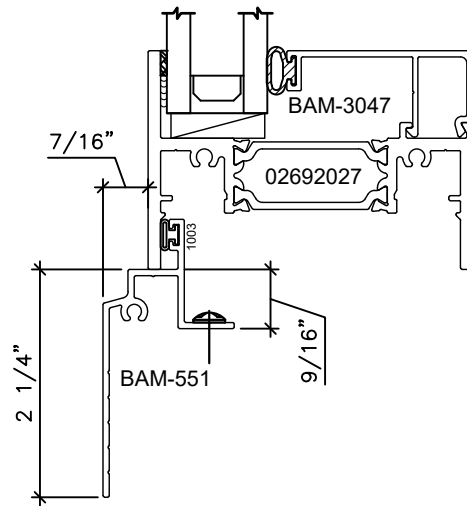

**STANDARD SILL
PANNING OPTIONS**

Let's Shine.