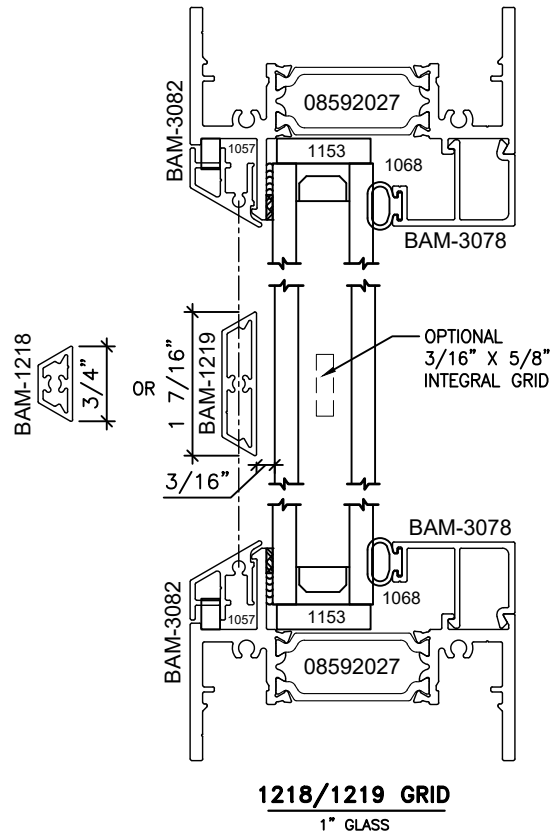

RECEPTOR HEAD
SERIES: 3250XT

RECEPTOR JAMB
SERIES: 3250XT

824/948 GRID
1" GLASS

1218/1219 GRID
1" GLASS

Let's Shine.

Let's Shine.

Let's Shine.

BOX PANNING