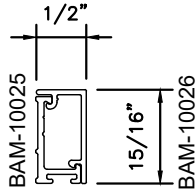

Let's Shine.

800.737.2800 • fax 417.862.1232 • BoydAluminum.com

©2016 Boyd Aluminum Manufacturing. The Boyd sunburst and logotype are trademarks of Boyd Aluminum Manufacturing. All rights reserved. Due to continued product research, specifications are subject to change without notice.

AC14

101222