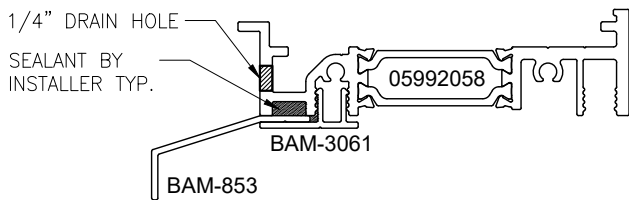

SUBSILL FLASHING
SERIES: 3250XT