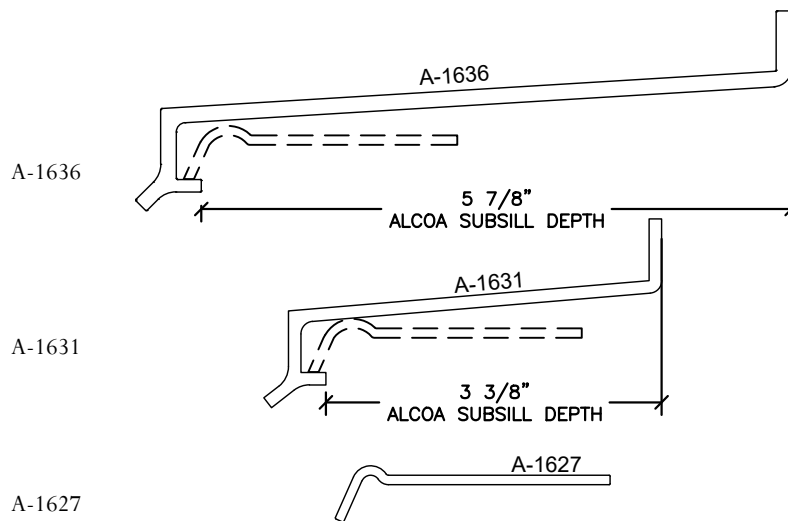

RECEPTOR HEAD
SERIES: 3250XT

RECEPTOR JAMB
SERIES: 3250XT

824/948 GRID
1" GLASS

1218/1219 GRID
1" GLASS

Let's Shine.

Let's Shine.

Let's Shine.

BOX PANNING