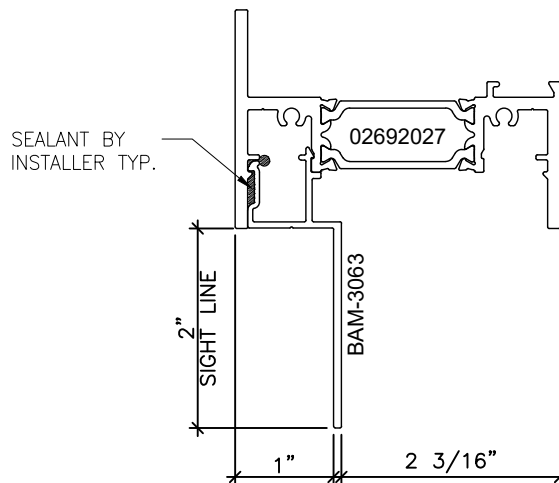

NAIL FIN
SERIES: 3250XT

Let's Shine.