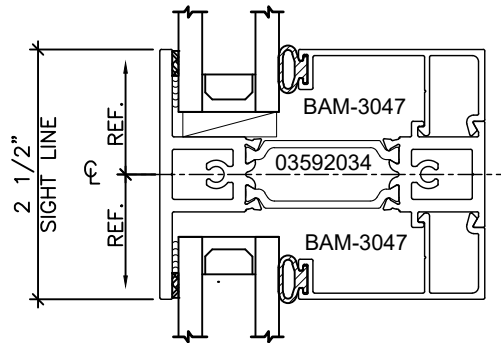

TRUE MUNTIN
SERIES: 3250XT