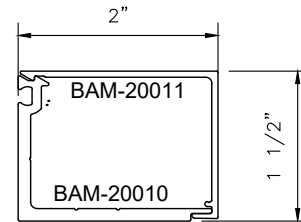

Let's Shine.

800.737.2800 • fax 417.862.1232 • BoydAluminum.com

©2016 Boyd Aluminum Manufacturing. The Boyd sunburst and logotype are trademarks of Boyd Aluminum Manufacturing. All rights reserved. Due to continued product research, specifications are subject to change without notice.

AC14

101222