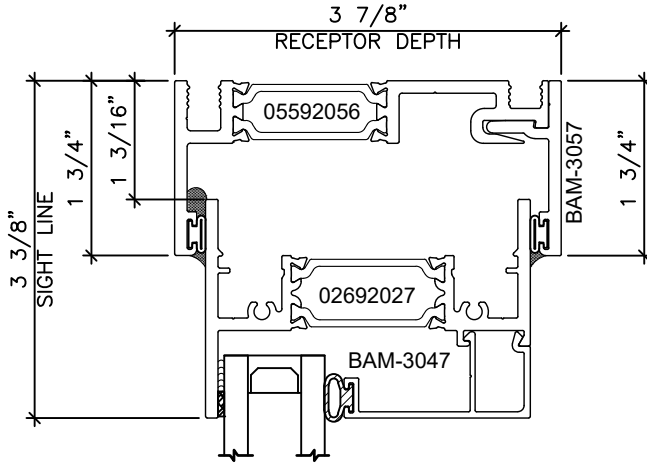

RECEPTOR HEAD
SERIES: 3250XT

RECEPTOR JAMB
SERIES: 3250XT

824/948 GRID
1" GLASS

1218/1219 GRID
1" GLASS

Let's Shine.

Let's Shine.

Let's Shine.

BOX PANNING