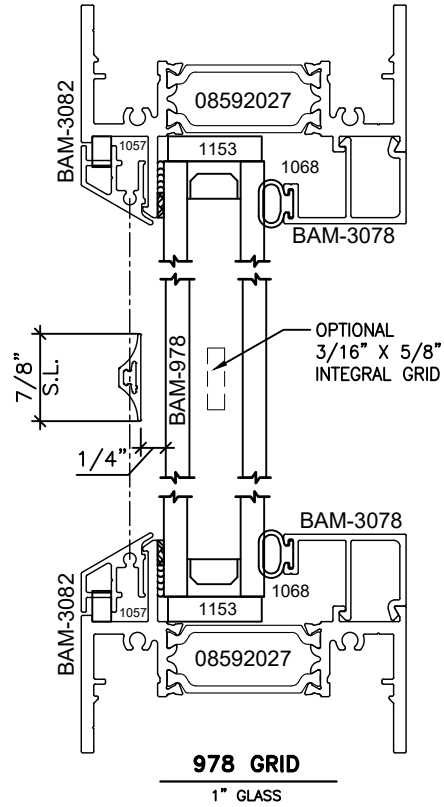

RECEPTOR HEAD
SERIES: 3250XT

RECEPTOR JAMB
SERIES: 3250XT

824/948 GRID
1" GLASS

1218/1219 GRID
1" GLASS

Let's Shine.

Let's Shine.

Let's Shine.

BOX PANNING