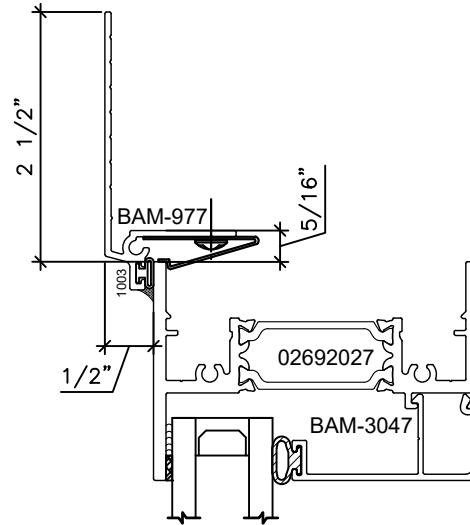

STANDARD HEAD
PANNING OPTIONS