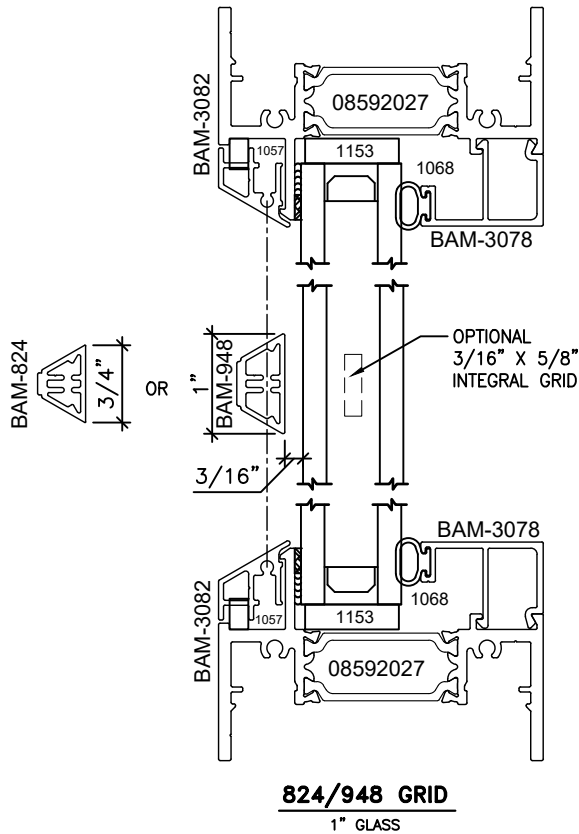

RECEPTOR HEAD
SERIES: 3250XT

RECEPTOR JAMB
SERIES: 3250XT

824/948 GRID
1" GLASS

1218/1219 GRID
1" GLASS

Let's Shine.

Let's Shine.

Let's Shine.

BOX PANNING