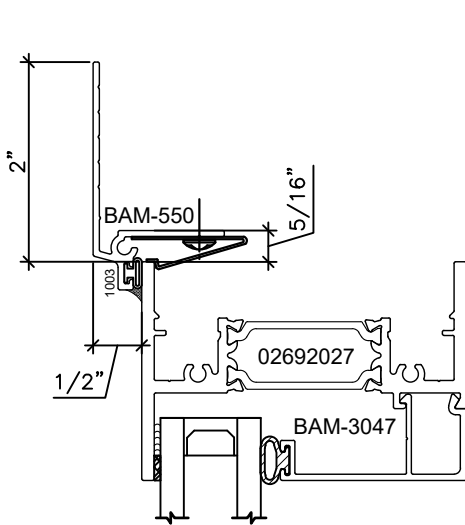

STANDARD HEAD
PANNING OPTIONS