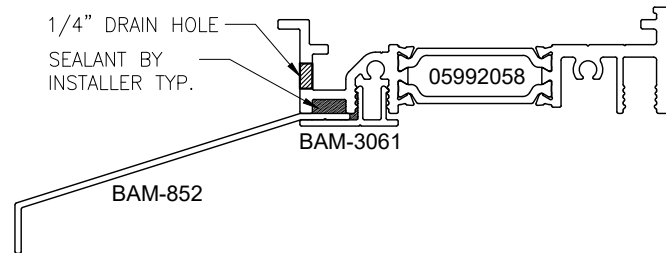

Series 3250XT ACCESSORIES

3 1/4" Window System

SUBSILL
SERIES: 3250XT

SUBSILL FLASHING
SERIES: 3250XT

SUBSILL FLASHING
SERIES: 3250XT

LEG EXTENDER
SERIES: 3250XT

NAIL FIN
SERIES: 3250XT

Let's Shine.