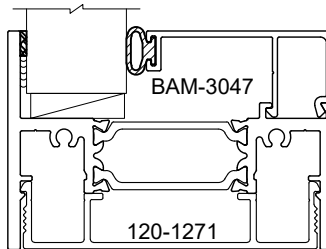

Let's Shine.

800.737.2800 • fax 417.862.1232 • BoydAluminum.com

©2016 Boyd Aluminum Manufacturing. The Boyd sunburst and logotype are trademarks of Boyd Aluminum Manufacturing. All rights reserved. Due to continued product research, specifications are subject to change without notice.