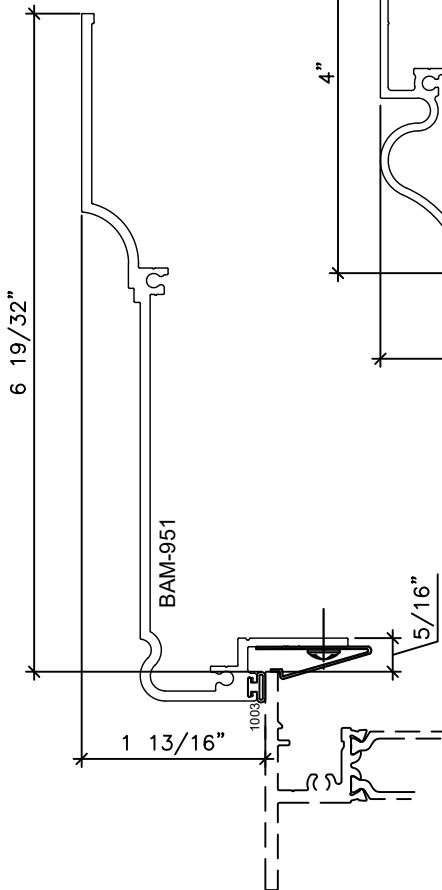

PANNING OPTIONS

Let's Shine.