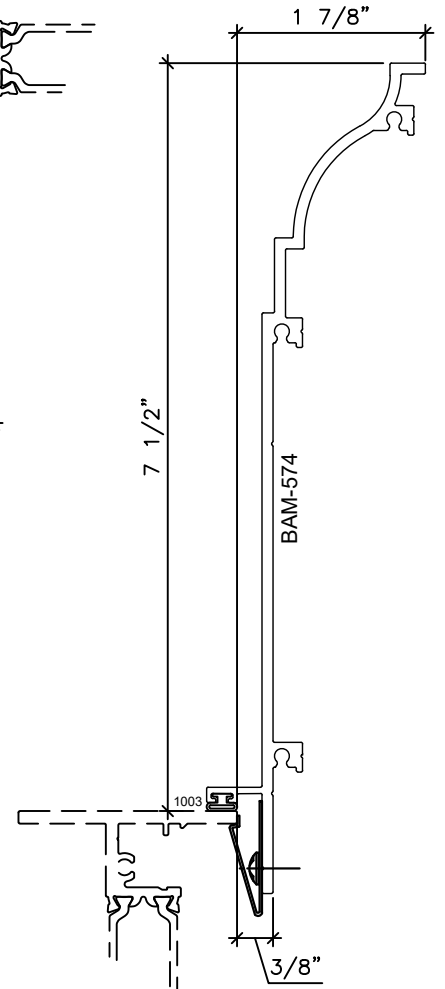

PANNING OPTIONS

Let's Shine.