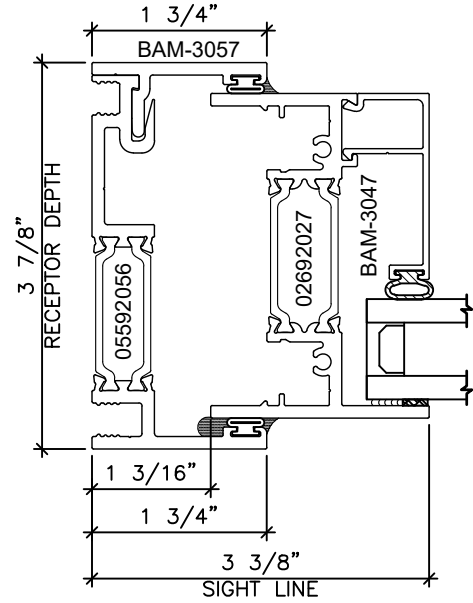

RECEPTOR HEAD
SERIES: 3250XT

RECEPTOR JAMB
SERIES: 3250XT

824/948 GRID
1" GLASS

1218/1219 GRID
1" GLASS

Let's Shine.

Let's Shine.

Let's Shine.

BOX PANNING