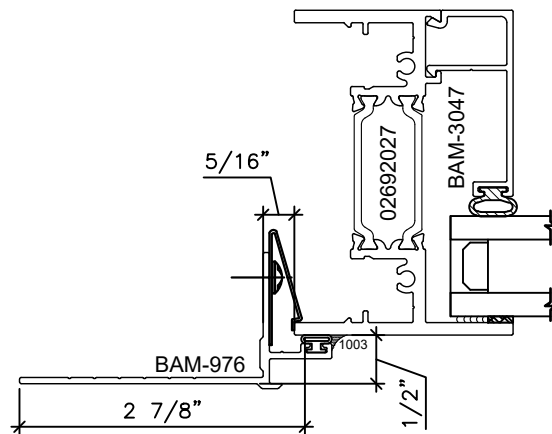

STANDARD JAMB
PANNING OPTIONS

Let's Shine.

800.737.2800 • fax 417.862.1232 • BoydAluminum.com

©2016 Boyd Aluminum Manufacturing. The Boyd sunburst and logotype are trademarks of Boyd Aluminum Manufacturing. All rights reserved. Due to continued product research, specifications are subject to change without notice.

AC8

101222