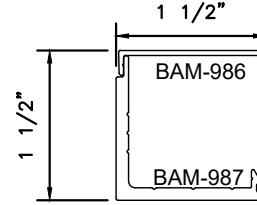

Let's Shine.

800.737.2800 • fax 417.862.1232 • BoydAluminum.com

©2016 Boyd Aluminum Manufacturing. The Boyd sunburst and logotype are trademarks of Boyd Aluminum Manufacturing. All rights reserved. Due to continued product research, specifications are subject to change without notice.

AC14

101222