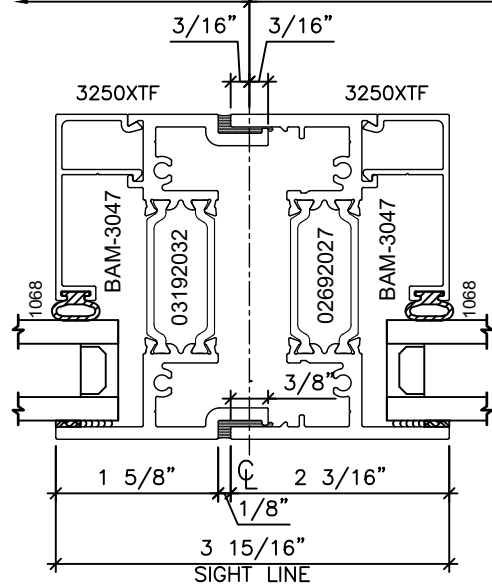

3-PIECE MULL
SERIES: 3250XT

SELF MULL
SERIES: 3250XT