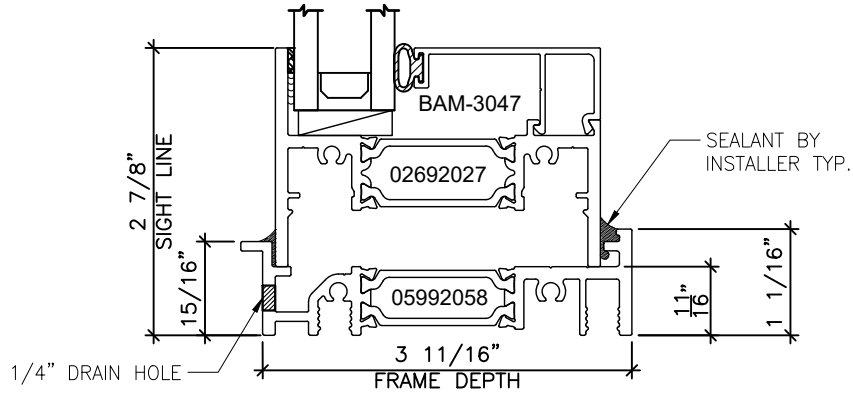

FRAME FILLER
SERIES: 3250XT

Series 3250XT ACCESSORIES

3 1/4" Window System

SUBSILL
SERIES: 3250XT