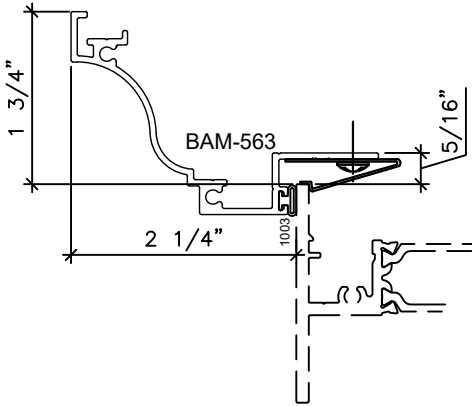

PANNING OPTIONS

Let's Shine.