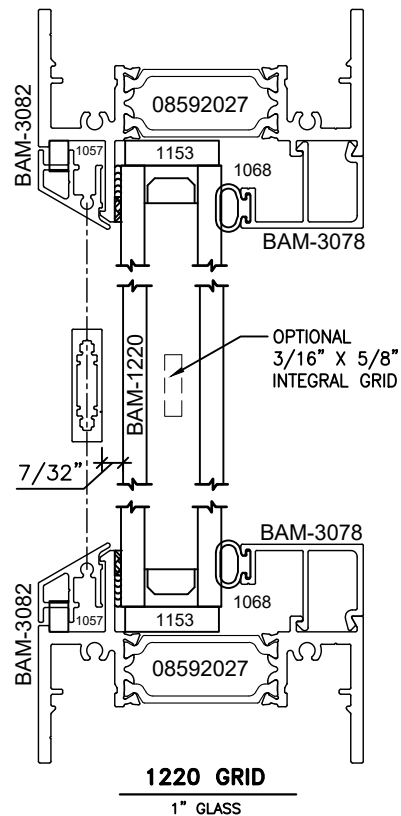

RECEPTOR HEAD
SERIES: 3250XT

RECEPTOR JAMB
SERIES: 3250XT

824/948 GRID
1" GLASS

1218/1219 GRID
1" GLASS

Let's Shine.

Let's Shine.

Let's Shine.

BOX PANNING