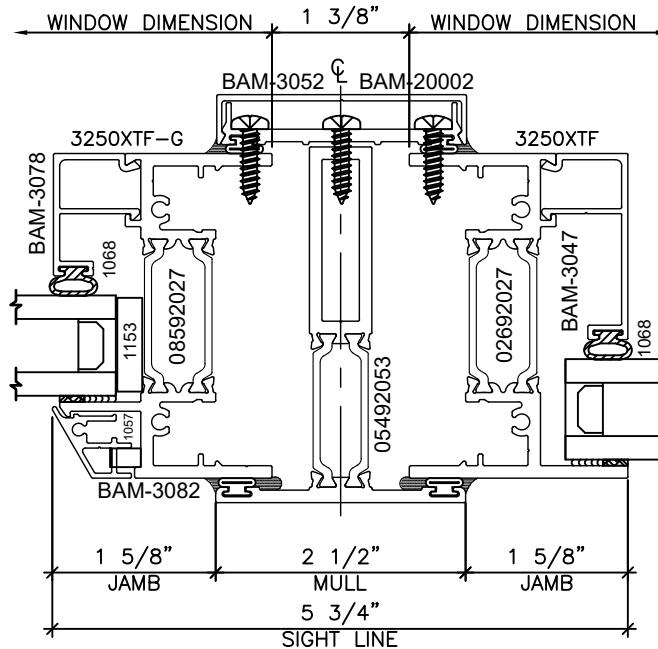

Let's Shine.

800.737.2800 • fax 417.862.1232 • BoydAluminum.com

©2016 Boyd Aluminum Manufacturing. The Boyd sunburst and logotype are trademarks of Boyd Aluminum Manufacturing. All rights reserved. Due to continued product research, specifications are subject to change without notice.