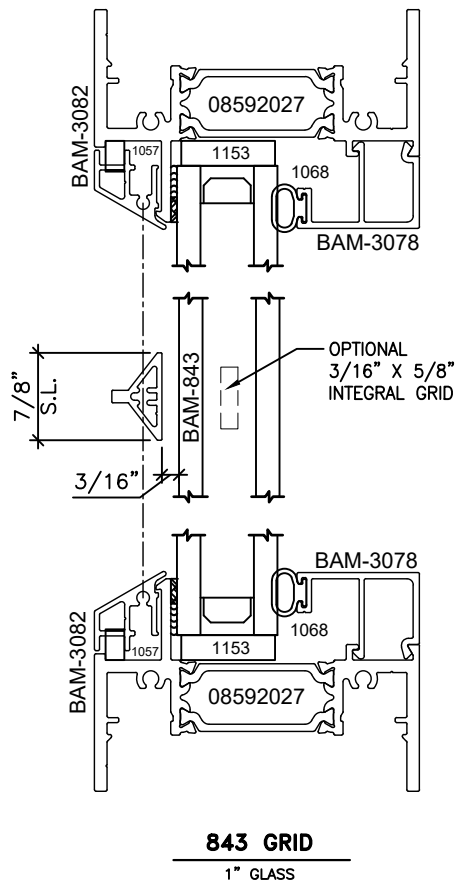

RECEPTOR HEAD
SERIES: 3250XT

RECEPTOR JAMB
SERIES: 3250XT

824/948 GRID
1" GLASS

1218/1219 GRID
1" GLASS

Let's Shine.

Let's Shine.

Let's Shine.

BOX PANNING