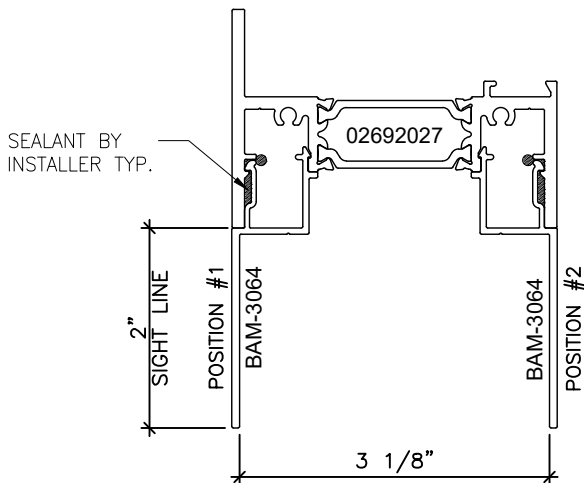

Series 3250XT ACCESSORIES

3 1/4" Window System

SUBSILL
SERIES: 3250XT

SUBSILL FLASHING
SERIES: 3250XT

SUBSILL FLASHING
SERIES: 3250XT

LEG EXTENDER
SERIES: 3250XT

NAIL FIN
SERIES: 3250XT

Let's Shine.