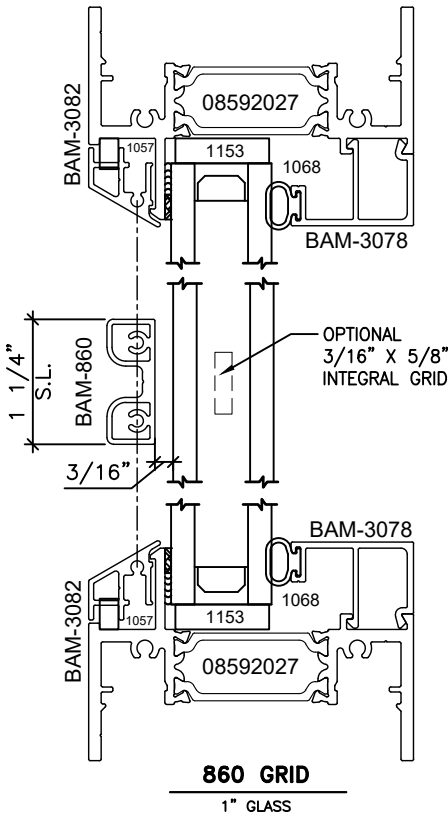

RECEPTOR HEAD
SERIES: 3250XT

RECEPTOR JAMB
SERIES: 3250XT

824/948 GRID
1" GLASS

1218/1219 GRID
1" GLASS

Let's Shine.

Let's Shine.

Let's Shine.

BOX PANNING