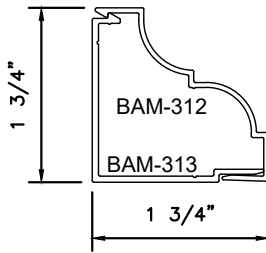

Let's Shine.

800.737.2800 • fax 417.862.1232 • BoydAluminum.com

©2016 Boyd Aluminum Manufacturing. The Boyd sunburst and logotype are trademarks of Boyd Aluminum Manufacturing. All rights reserved. Due to continued product research, specifications are subject to change without notice.

AC14

101222