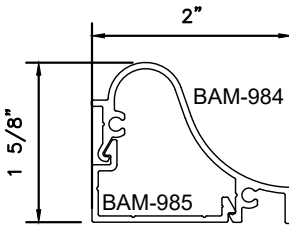

Let's Shine.

800.737.2800 • fax 417.862.1232 • BoydAluminum.com

©2016 Boyd Aluminum Manufacturing. The Boyd sunburst and logotype are trademarks of Boyd Aluminum Manufacturing. All rights reserved. Due to continued product research, specifications are subject to change without notice.

AC14

101222