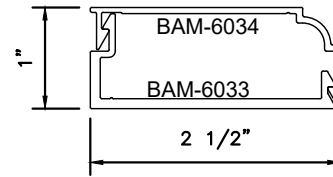

Let's Shine.

800.737.2800 • fax 417.862.1232 • BoydAluminum.com

©2016 Boyd Aluminum Manufacturing. The Boyd sunburst and logotype are trademarks of Boyd Aluminum Manufacturing. All rights reserved. Due to continued product research, specifications are subject to change without notice.

AC14

101222