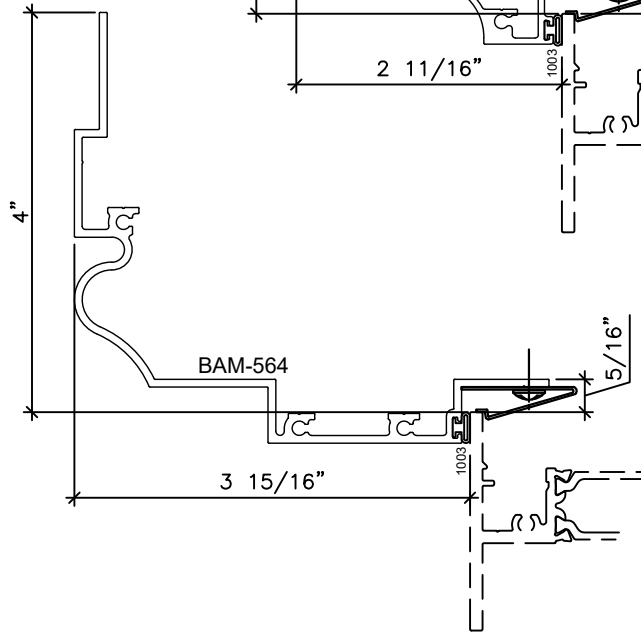

PANNING OPTIONS

Let's Shine.