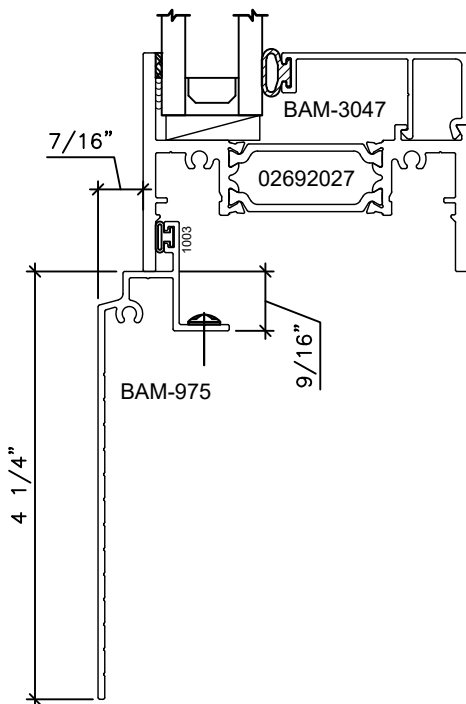

**STANDARD SILL
PANNING OPTIONS**

Let's Shine.