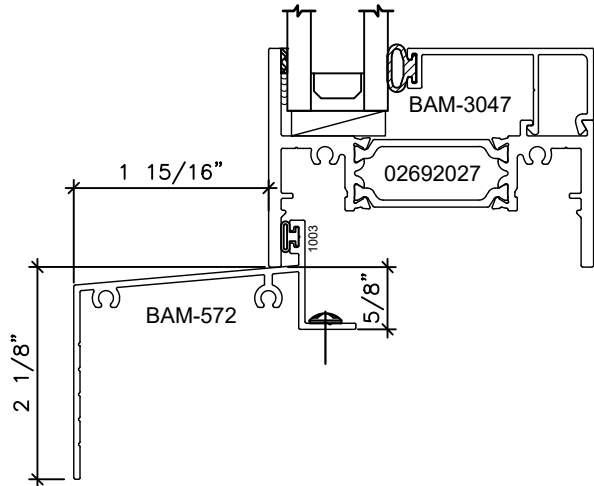

**STANDARD SILL
PANNING OPTIONS**

Let's Shine.