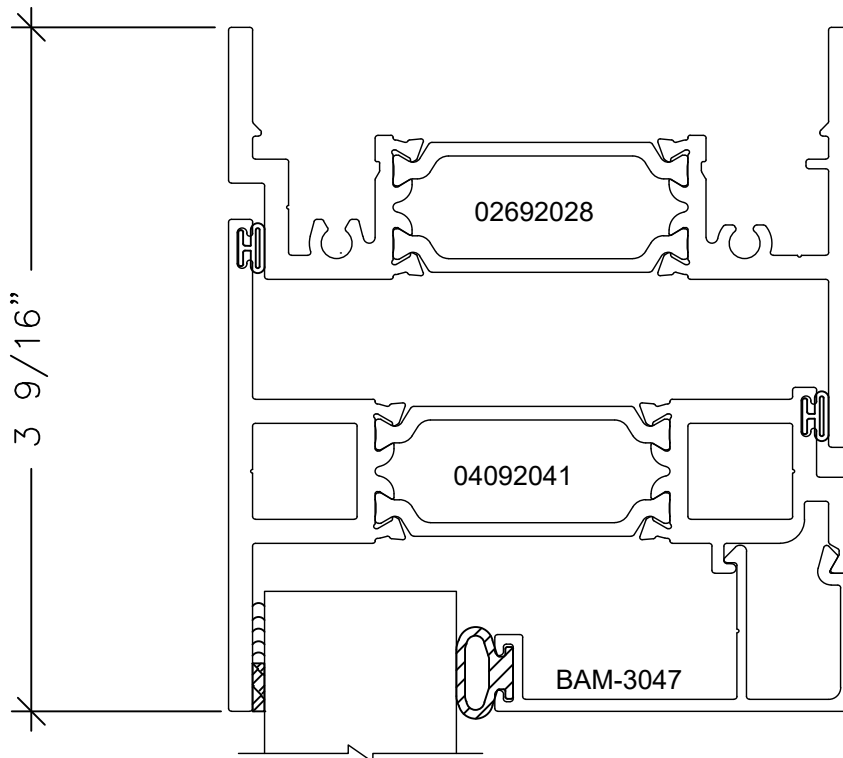

E2

012422

Series 3250XTCSMT (P0)

Casement Project Out Window System

Let's Shine.

800.737.2800 • fax 417.862.1232 • BoydAluminum.com

©2016 Boyd Aluminum Manufacturing. The Boyd sunburst and logotype are trademarks of Boyd Aluminum Manufacturing.
All rights reserved. Due to continued product research, specifications are subject to change without notice.