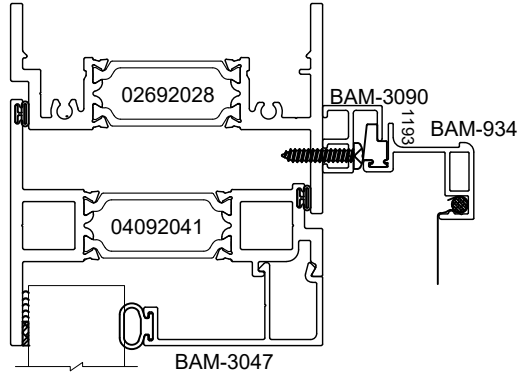

SCREENS

HEAD