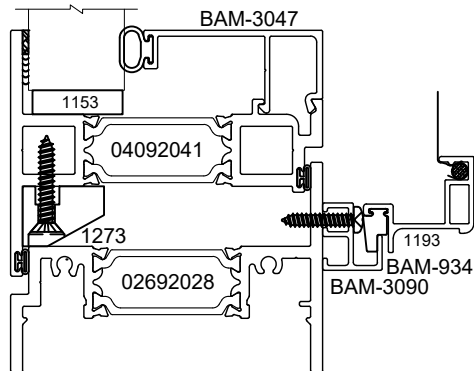

SILL

Let's Shine.

800.737.2800 • fax 417.862.1232 • BoydAluminum.com

©2016 Boyd Aluminum Manufacturing. The Boyd sunburst and logotype are trademarks of Boyd Aluminum Manufacturing. All rights reserved. Due to continued product research, specification are subject to change without notice.