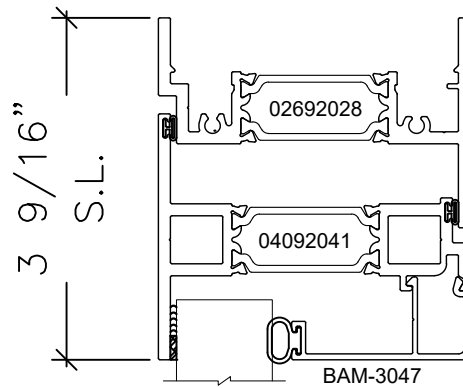

D5

012422

Series 3250XTCSMT (P0)

Casement Project Out Window System

Let's Shine.

800.737.2800 • fax 417.862.1232 • BoydAluminum.com

©2016 Boyd Aluminum Manufacturing. The Boyd sunburst and logotype are trademarks of Boyd Aluminum Manufacturing.
All rights reserved. Due to continued product research, specification are subject to change without notice.

D6

012422

1" UNIT

GLAZING

1 3/4" UNIT

MULTI POINT
LATCH

JAMB

BUTT HINGES