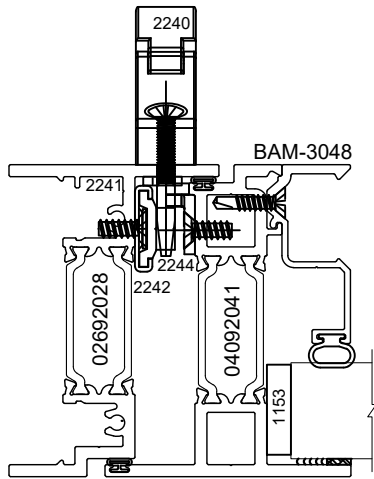

D6

012422

1" UNIT

GLAZING

1 3/4" UNIT

MULTI POINT
LATCH

JAMB

BUTT HINGES