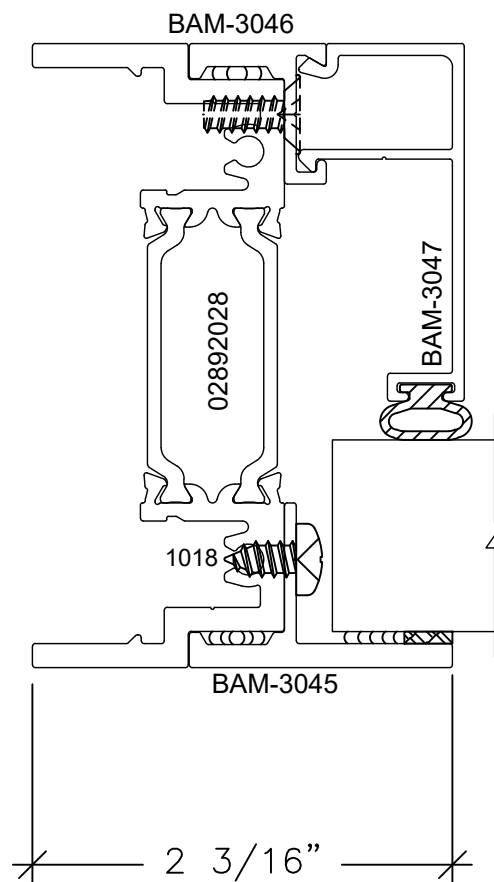

Let's Shine.

800.737.2800 • fax 417.862.1232 • BoydAluminum.com

©2016 Boyd Aluminum Manufacturing. The Boyd sunburst and logotype are trademarks of Boyd Aluminum Manufacturing. All rights reserved. Due to continued product research, specifications are subject to change without notice.

D5

012422