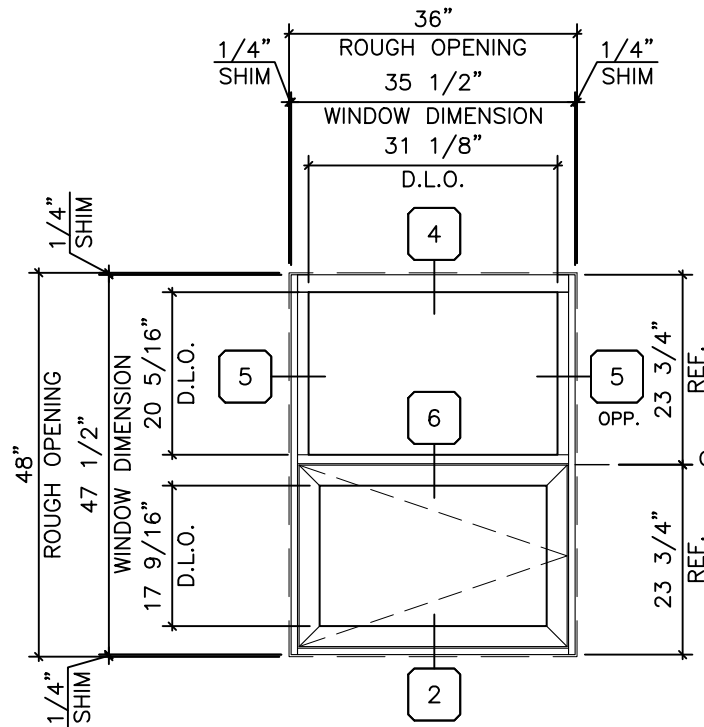

FIXED / CASEMENT COR

Let's Shine.

800.737.2800 • fax 417.862.1232 • BoydAluminum.com

©2016 Boyd Aluminum Manufacturing. The Boyd sunburst and logotype are trademarks of Boyd Aluminum Manufacturing. All rights reserved. Due to continued product research, specifications are subject to change without notice.

E2

012422