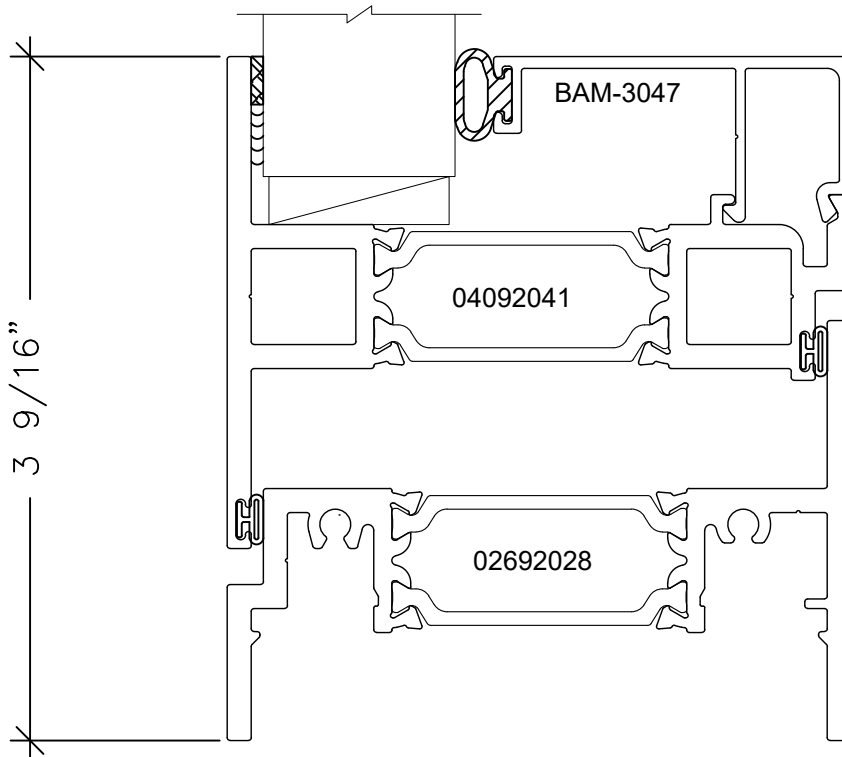

Let's Shine.

800.737.2800 • fax 417.862.1232 • BoydAluminum.com

©2016 Boyd Aluminum Manufacturing. The Boyd sunburst and logotype are trademarks of Boyd Aluminum Manufacturing.
All rights reserved. Due to continued product research, specification are subject to change without notice.

D2
012422