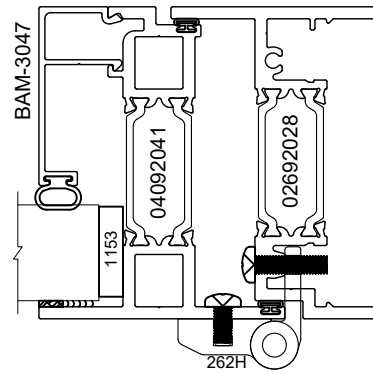

D6

012422

1" UNIT

GLAZING

1 3/4" UNIT

MULTI POINT
LATCH

JAMB

BUTT HINGES