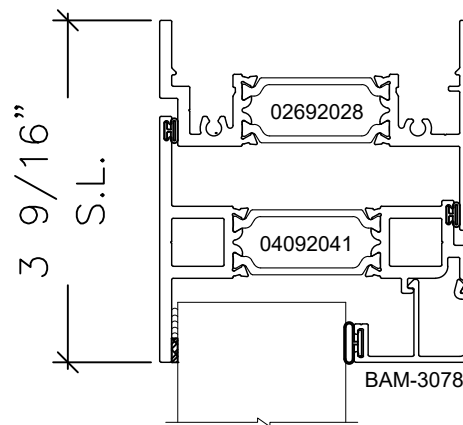

D5

012422

Series 3250XTCSMT (P0)

Casement Project Out Window System

Let's Shine.

800.737.2800 • fax 417.862.1232 • BoydAluminum.com

©2016 Boyd Aluminum Manufacturing. The Boyd sunburst and logotype are trademarks of Boyd Aluminum Manufacturing.
All rights reserved. Due to continued product research, specification are subject to change without notice.

D6

012422

1" UNIT

GLAZING

1 3/4" UNIT

MULTI POINT
LATCH

JAMB

BUTT HINGES