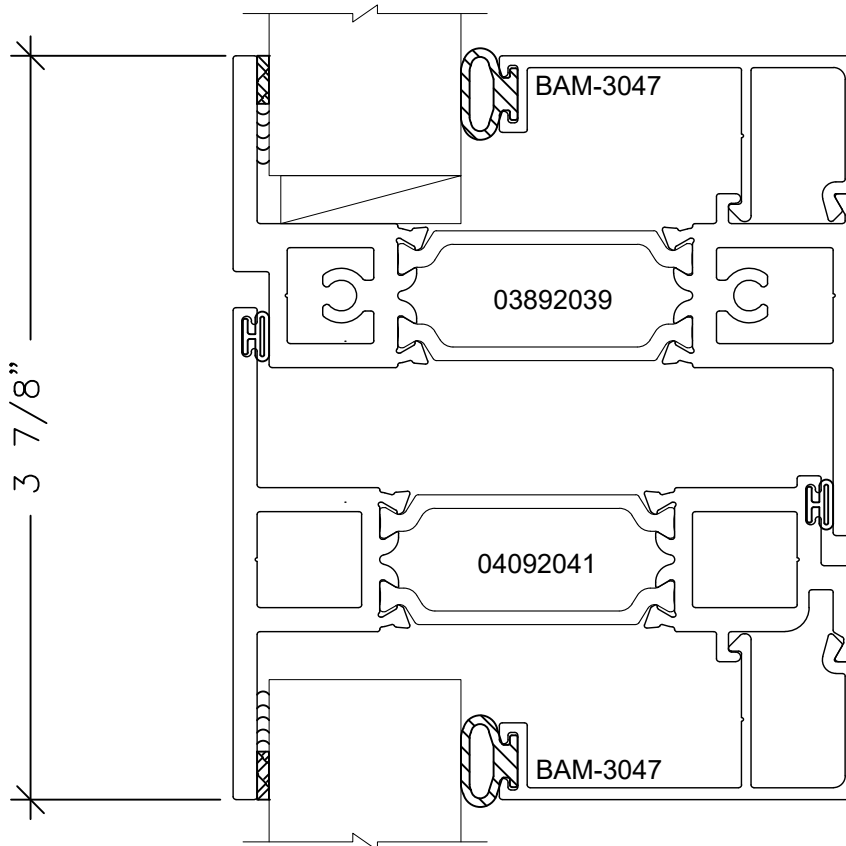

Let's Shine.

800.737.2800 • fax 417.862.1232 • BoydAluminum.com

©2016 Boyd Aluminum Manufacturing. The Boyd sunburst and logotype are trademarks of Boyd Aluminum Manufacturing.
All rights reserved. Due to continued product research, specification are subject to change without notice.

D6

012422