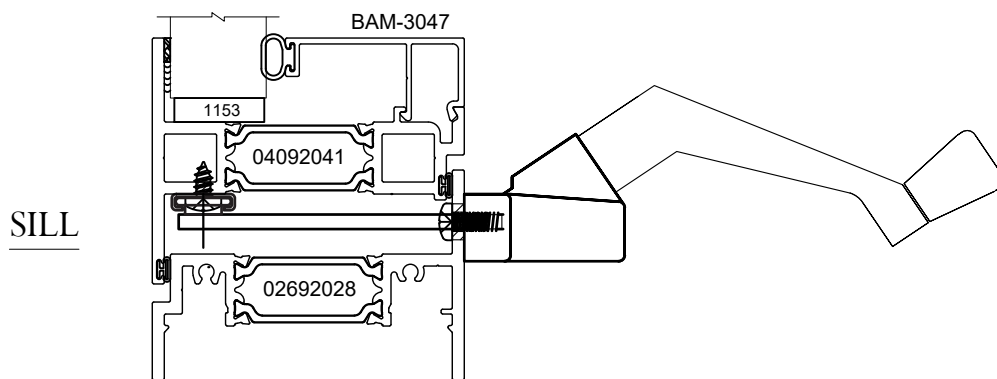

D6

012422

1" UNIT

GLAZING

1 3/4" UNIT

MULTI POINT
LATCH

JAMB

BUTT HINGES