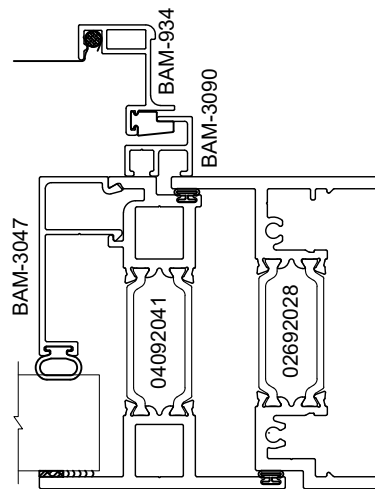

SCREENS

JAMB

Let's Shine.

800.737.2800 • fax 417.862.1232 • BoydAluminum.com

©2016 Boyd Aluminum Manufacturing. The Boyd sunburst and logotype are trademarks of Boyd Aluminum Manufacturing. All rights reserved. Due to continued product research, specification are subject to change without notice.