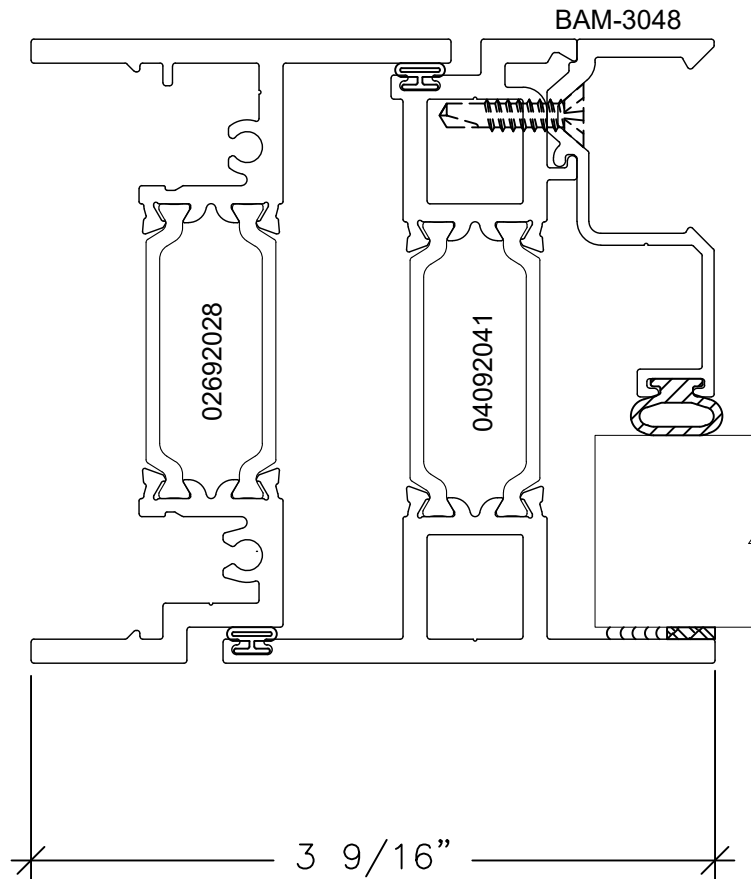

Let's Shine.

800.737.2800 • fax 417.862.1232 • BoydAluminum.com

©2016 Boyd Aluminum Manufacturing. The Boyd sunburst and logotype are trademarks of Boyd Aluminum Manufacturing.
All rights reserved. Due to continued product research, specifications are subject to change without notice.

D3

011922