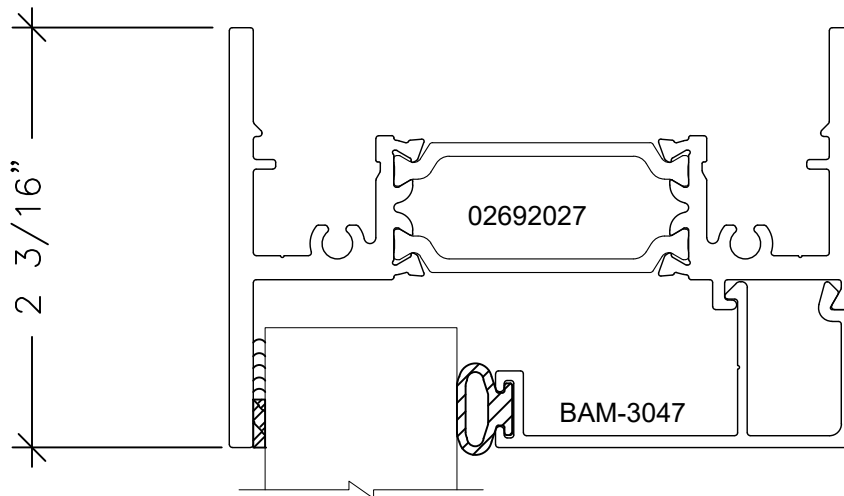

Let's Shine.

800.737.2800 • fax 417.862.1232 • BoydAluminum.com

©2016 Boyd Aluminum Manufacturing. The Boyd sunburst and logotype are trademarks of Boyd Aluminum Manufacturing.
All rights reserved. Due to continued product research, specifications are subject to change without notice.

D4

012422