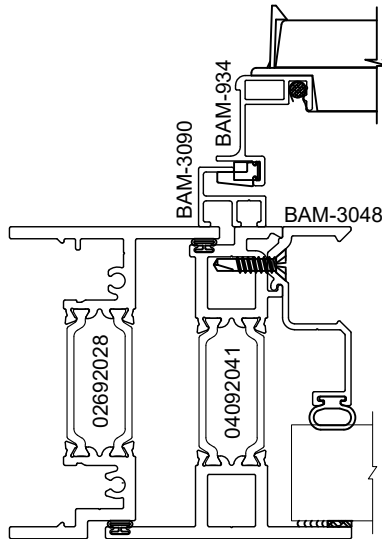

SCREENS

JAMB

Let's Shine.

800.737.2800 • fax 417.862.1232 • BoydAluminum.com

©2016 Boyd Aluminum Manufacturing. The Boyd sunburst and logotype are trademarks of Boyd Aluminum Manufacturing. All rights reserved. Due to continued product research, specification are subject to change without notice.