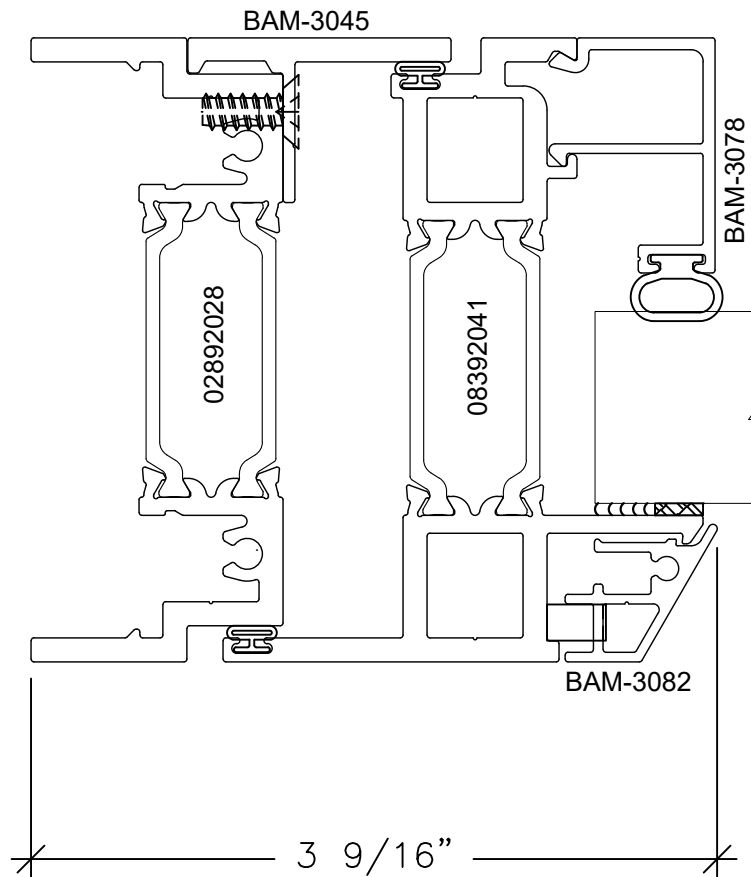

Let's Shine.

800.737.2800 • fax 417.862.1232 • BoydAluminum.com

©2016 Boyd Aluminum Manufacturing. The Boyd sunburst and logotype are trademarks of Boyd Aluminum Manufacturing.
All rights reserved. Due to continued product research, specification are subject to change without notice.

D3

012722