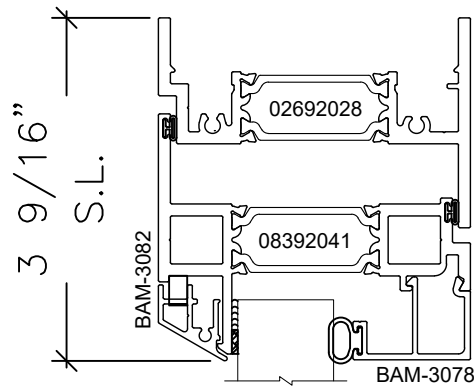

Series 3250XTCSMT-G (P0)

Casment Project Out W/Grid Window System

1" UNIT

GLAZING

Let's Shine.

800.737.2800 • fax 417.862.1232 • BoydAluminum.com

©2016 Boyd Aluminum Manufacturing. The Boyd sunburst and logotype are trademarks of Boyd Aluminum Manufacturing.
All rights reserved. Due to continued product research, specification are subject to change without notice.

G1
012722