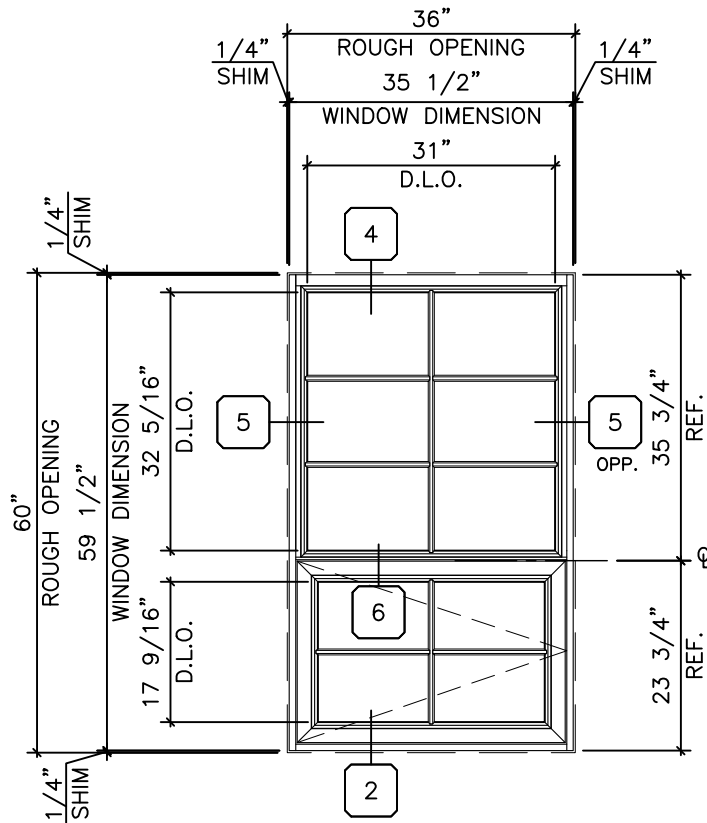

CASEMENT W/ GRID

Let's Shine.

 800.737.2800 • fax 417.862.1232 • BoydAluminum.com

©2016 Boyd Aluminum Manufacturing. The Boyd sunburst and logotype are trademarks of Boyd Aluminum Manufacturing. All rights reserved. Due to continued product research, specification are subject to change without notice.