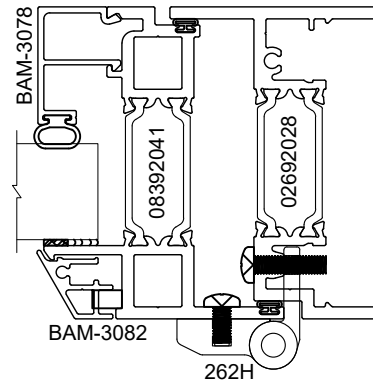

D6

012722

Series 3250XTCSMT-G (P0)

Casment Project Out W/Grid Window System

1" UNIT

GLAZING

1 3/4" UNIT

Let's Shine.

G1
012722

JAMB

**MULTI POINT
LATCH**

BUTT HINGES

SILL

ROTO

SCREENS

HEAD