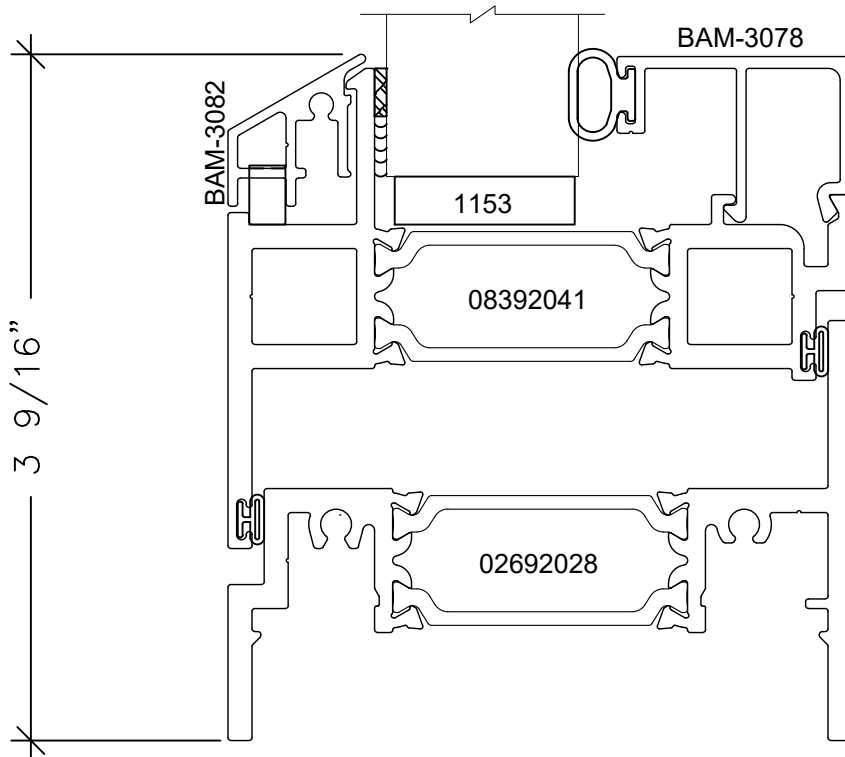

Let's Shine.

800.737.2800 • fax 417.862.1232 • BoydAluminum.com

©2016 Boyd Aluminum Manufacturing. The Boyd sunburst and logotype are trademarks of Boyd Aluminum Manufacturing.
All rights reserved. Due to continued product research, specification are subject to change without notice.

D2

012722