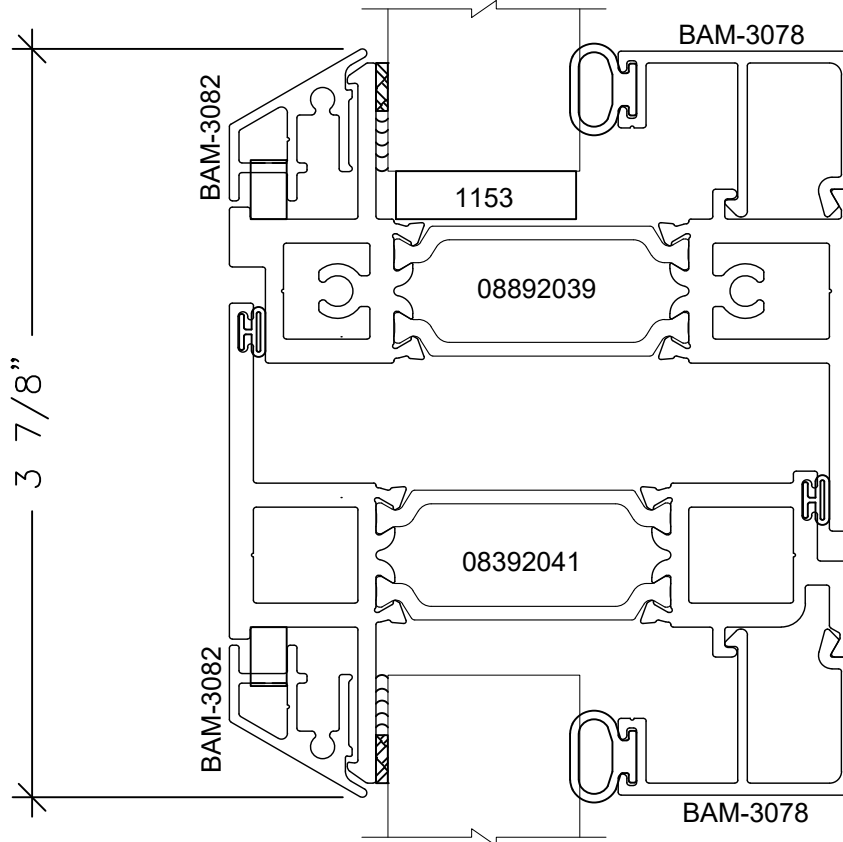

Let's Shine.

800.737.2800 • fax 417.862.1232 • BoydAluminum.com

©2016 Boyd Aluminum Manufacturing. The Boyd sunburst and logotype are trademarks of Boyd Aluminum Manufacturing.
All rights reserved. Due to continued product research, specification are subject to change without notice.

D6

012722