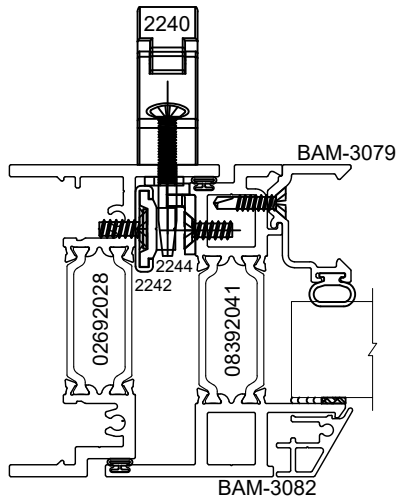

D6

012722

Series 3250XTCSMT-G (P0)

Casment Project Out W/Grid Window System

1" UNIT

GLAZING

1 3/4" UNIT

Let's Shine.

G1
012722

JAMB

**MULTI POINT
LATCH**

BUTT HINGES

SILL

ROTO

SCREENS

HEAD