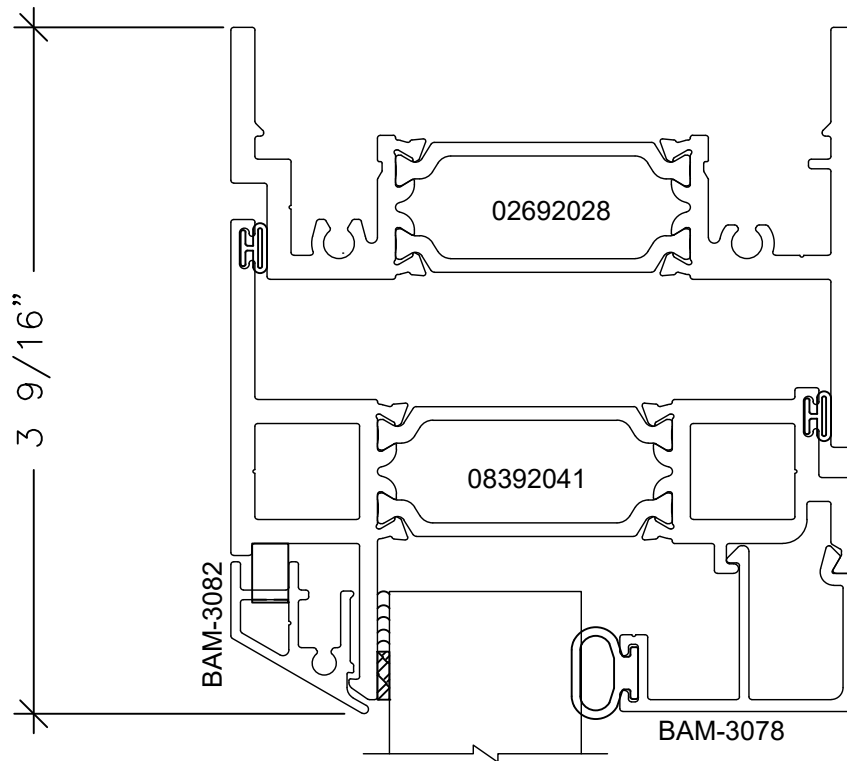

E2

012722

Series 3250XTCSMT-G (P0)

Casement Project Out W/Grid Window System

Let's Shine.

800.737.2800 • fax 417.862.1232 • BoydAluminum.com

©2016 Boyd Aluminum Manufacturing. The Boyd sunburst and logotype are trademarks of Boyd Aluminum Manufacturing. All rights reserved. Due to continued product research, specification are subject to change without notice.