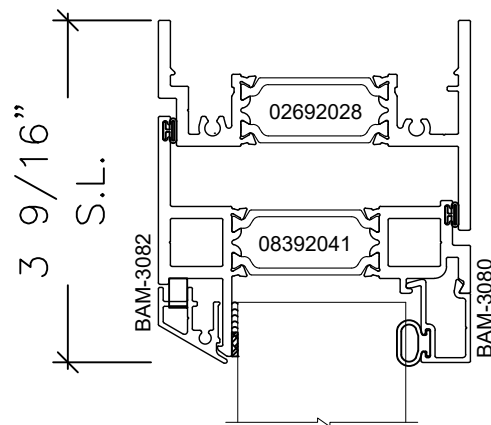

D6

012722

Series 3250XTCSMT-G (P0)

Casment Project Out W/Grid Window System

1" UNIT

GLAZING

1 3/4" UNIT

Let's Shine.