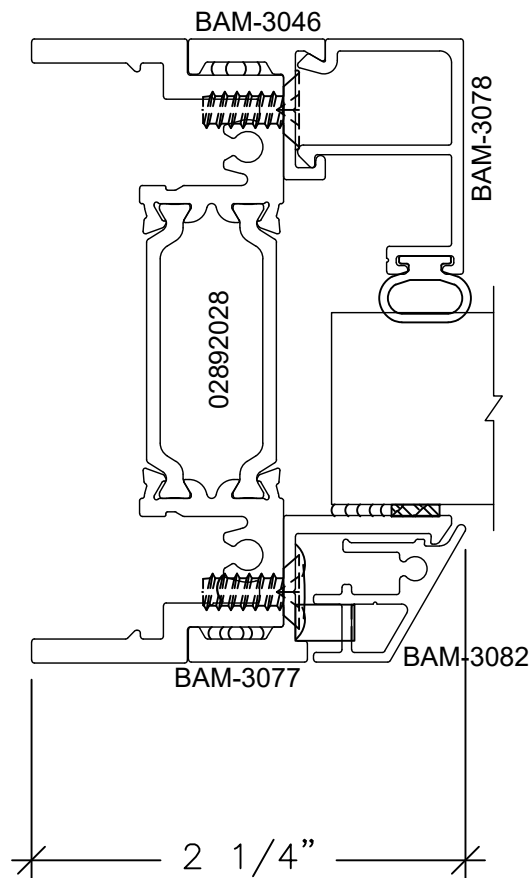

Let's Shine.

800.737.2800 • fax 417.862.1232 • BoydAluminum.com

©2016 Boyd Aluminum Manufacturing. The Boyd sunburst and logotype are trademarks of Boyd Aluminum Manufacturing.
All rights reserved. Due to continued product research, specifications are subject to change without notice.

D5

012722