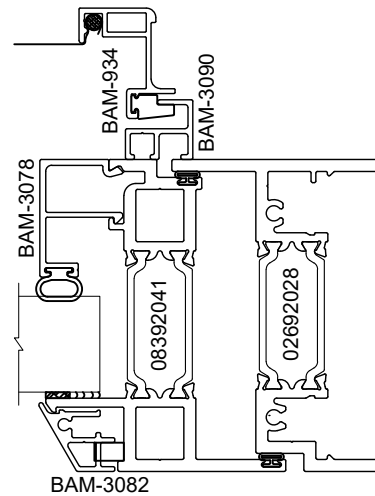

SCREENS

JAMB

Let's Shine.

800.737.2800 • fax 417.862.1232 • BoydAluminum.com

©2016 Boyd Aluminum Manufacturing. The Boyd sunburst and logotype are trademarks of Boyd Aluminum Manufacturing. All rights reserved. Due to continued product research, specification are subject to change without notice.