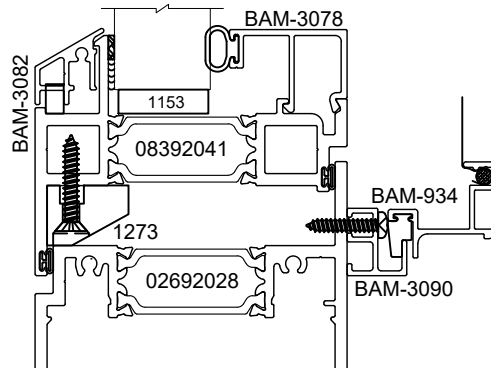

SILL

Let's Shine.

800.737.2800 • fax 417.862.1232 • BoydAluminum.com

©2016 Boyd Aluminum Manufacturing. The Boyd sunburst and logotype are trademarks of Boyd Aluminum Manufacturing. All rights reserved. Due to continued product research, specification are subject to change without notice.