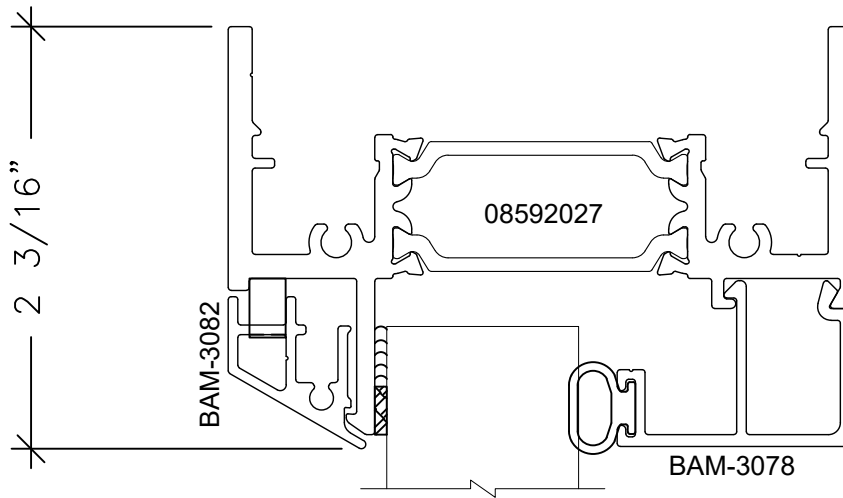

Let's Shine.

800.737.2800 • fax 417.862.1232 • BoydAluminum.com

©2016 Boyd Aluminum Manufacturing. The Boyd sunburst and logotype are trademarks of Boyd Aluminum Manufacturing.
All rights reserved. Due to continued product research, specification are subject to change without notice.

D4

012722