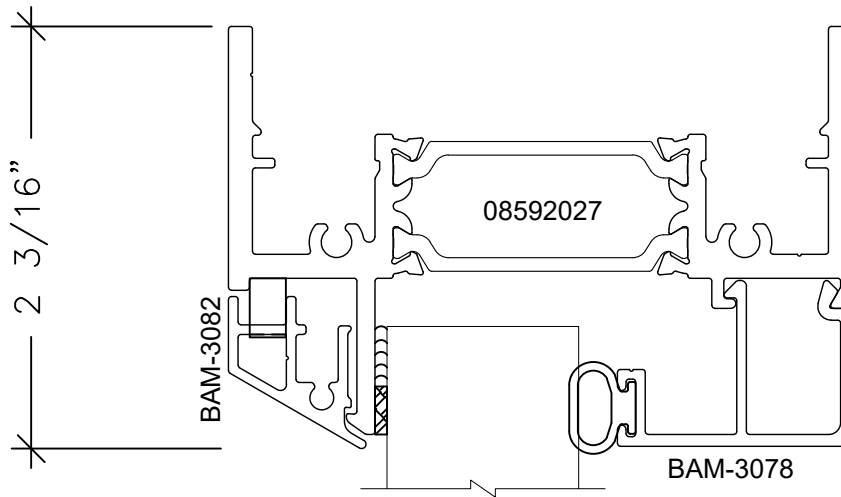

Let's Shine.

800.737.2800 • fax 417.862.1232 • BoydAluminum.com

©2016 Boyd Aluminum Manufacturing. The Boyd sunburst and logotype are trademarks of Boyd Aluminum Manufacturing.
All rights reserved. Due to continued product research, specification are subject to change without notice.

D4

012722