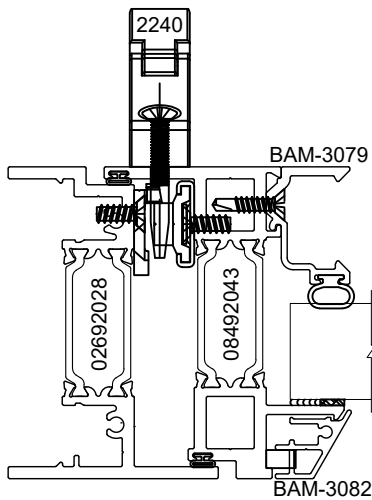

**D6**

012722

1" UNIT

GLAZING

1 3/4" UNIT

## JAMB

MULTI POINT  
LATCH

BUTT HINGES