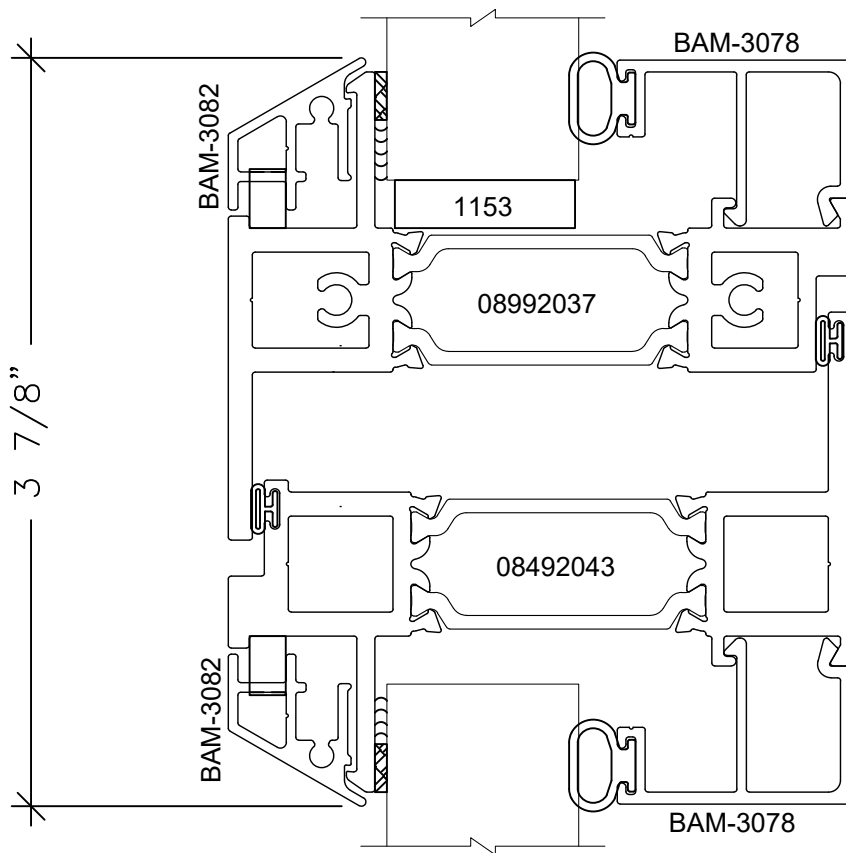

Let's Shine.

800.737.2800 • fax 417.862.1232 • BoydAluminum.com

©2016 Boyd Aluminum Manufacturing. The Boyd sunburst and logotype are trademarks of Boyd Aluminum Manufacturing. All rights reserved. Due to continued product research, specification are subject to change without notice.

D6

012722