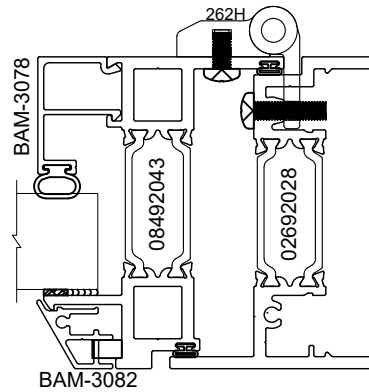

**D6**

012722

1" UNIT

GLAZING

1 3/4" UNIT

## JAMB

MULTI POINT  
LATCH

BUTT HINGES