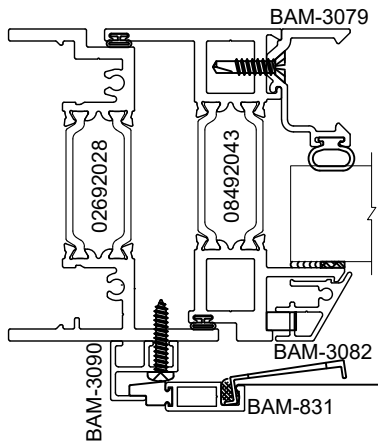

Series 3250XTCSMT-G (PI)

Casement Project In W/Grid Window System

SCREENS

HEAD

JAMB

JAMB

SILL

Let's Shine.

800.737.2800 • fax 417.862.1232 • BoydAluminum.com

©2016 Boyd Aluminum Manufacturing. The Boyd sunburst and logotype are trademarks of Boyd Aluminum Manufacturing. All rights reserved. Due to continued product research, specification are subject to change without notice.

G3

012722