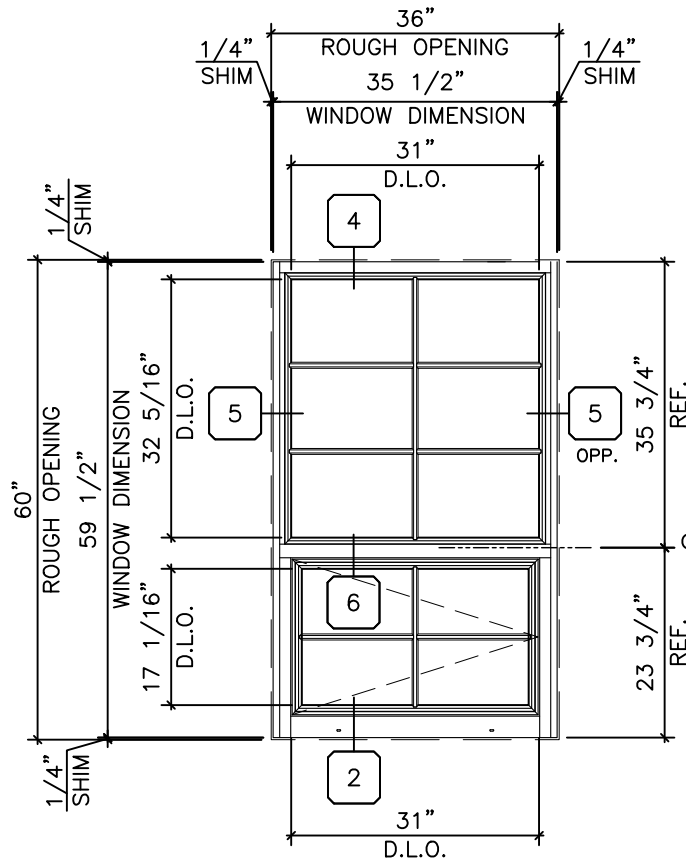

**CASEMENT W/ GRID**

Let's Shine.

 800.737.2800 • fax 417.862.1232 • [BoydAluminum.com](http://BoydAluminum.com)

©2016 Boyd Aluminum Manufacturing. The Boyd sunburst and logotype are trademarks of Boyd Aluminum Manufacturing. All rights reserved. Due to continued product research, specifications are subject to change without notice.