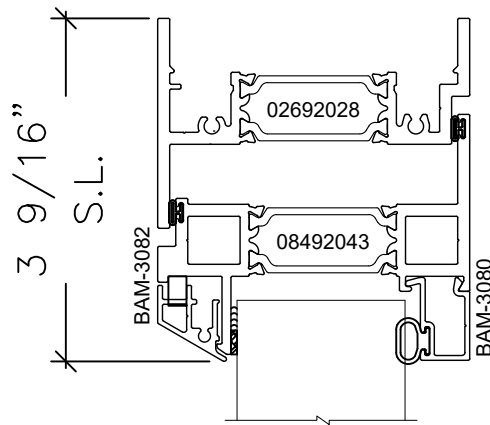

**D6**

012722

1" UNIT

GLAZING

1 3/4" UNIT

## JAMB

MULTI POINT  
LATCH

BUTT HINGES