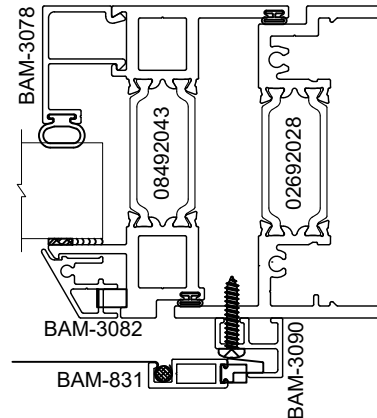

Series 3250XTCSMT-G (PI)

Casement Project In W/Grid Window System

SCREENS

HEAD

JAMB

JAMB

SILL

Let's Shine.

800.737.2800 • fax 417.862.1232 • BoydAluminum.com

©2016 Boyd Aluminum Manufacturing. The Boyd sunburst and logotype are trademarks of Boyd Aluminum Manufacturing. All rights reserved. Due to continued product research, specification are subject to change without notice.

G3

012722